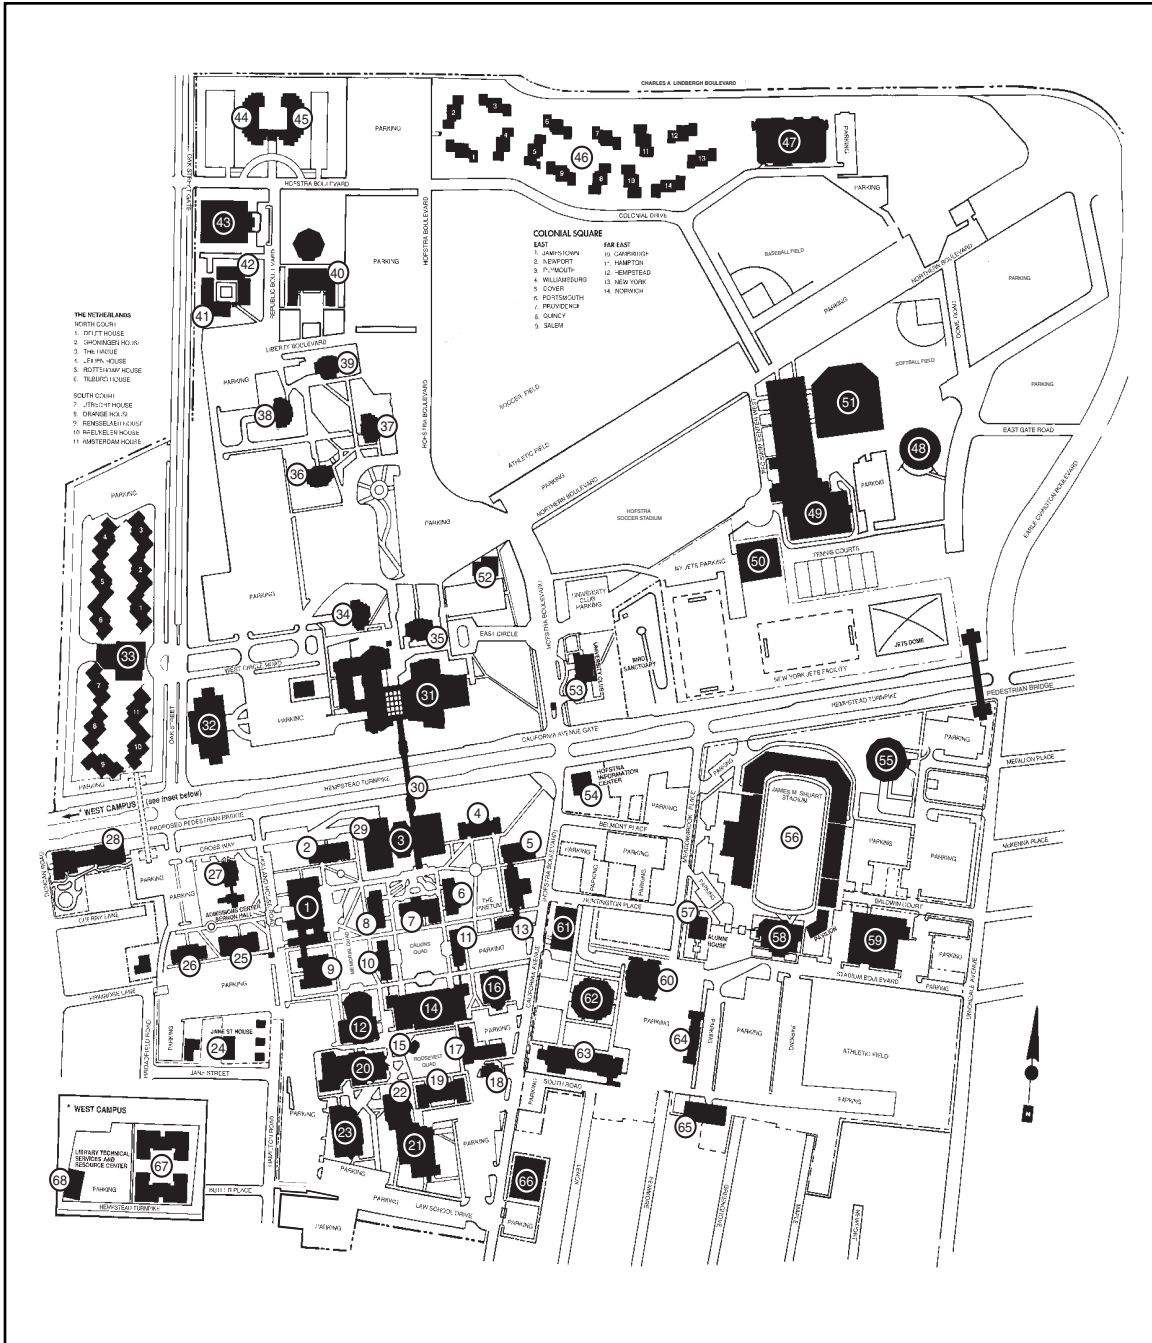

HOFSTRA UNIVERSITY CAMPUS

MAP LEGEND

Adams Hall.....	25
Adams Playhouse.....	12
Admissions Center/ Beron Hall.....	27
Alumni House.....	57
Axinn Hall (Law).....	66
Axinn Library.....	3
Barnard Hall.....	10
Breslin Hall.....	23
Brower Hall.....	11
Butler Annex.....	65
Café on the Quad.....	15
Calkins Hall.....	14
Career Center/ M. Robert Lowe Hall.....	64
Chemistry/Physics Building.....	61
C.V. Starr Hall.....	60
Davison Hall.....	8
Deane Law Library.....	22
Deli, Hofstra.....	18
Dempster Hall.....	20
Gittleson Hall.....	63
Hagedorn Hall.....	55
Hauser Hall.....	2
Heger Hall.....	4
Hofstra Arena.....	51
Hofstra Dome.....	48
Hofstra Hall.....	7
Hofstra Information Center.....	54
Hofstra USA.....	40
Human Resources Center.....	52
James M. Shuart Stadium.....	56
Jane Street House.....	24
Kushner Hall.....	22
Law, School of.....	21
Library Technical Services and Resource Center.....	68
Lowe Hall.....	9
Mack Hall/University Club.....	53
Margiotta Hall.....	58
Mason Hall/Gallon Wing.....	5
McEwen Hall.....	17
Memorial Hall.....	1
Monroe Lecture Center.....	62
Phillips Hall.....	6
Physical Fitness/Swim Center.....	49
Physical Plant.....	59
Recreation Center.....	47
Republic Hall.....	42
Roosevelt Hall.....	19
Saltzman Community Services Center.....	28
Scott Skodnek Business Development Center.....	3
Sondra and David S. Mack Student Center.....	31
Spiegel Theater.....	13
Unipan.....	30
University College Hall.....	43
Weeb Ewbank (NY Jets).....	50
Weed Hall.....	26
Weller Hall.....	16
Wellness Center.....	42
West Library Wing.....	29

Hofstra University is located in Hempstead, Long Island, New York, approximately 25 miles east of Manhattan, less than an hour away by train or automobile.

The Long Island Rail Road (LIRR) has frequent trains from Pennsylvania station in New York City to Hempstead station, a mile and a half from the Hofstra campus.